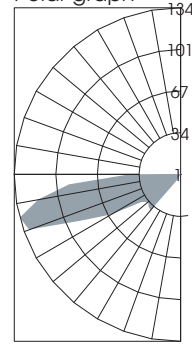

## AVAILABLE FACEPLATES

Solid Color Composite (Standard)

Black Beige Gray White

Cast Aluminum (-A)

Classic Green Bronze Black

Stainless Steel (SS)  
1/8" thick  
304 Grade

Photometry

8w / 4000K  
Grid spacing is 2.5'  
Mounting Height = 1.00 Ft

Polar graph

Maximum Candela = 134.19  
Located At Horizontal Angle = 90  
Vertical Angle = 75

(Measurements shown in Inches)

ORDERING INFORMATION

Model #	Faceplate Color
PSLT12 (Standard Composite)	BK - Black GY - Dark Gray BG - Beige WH - White
PSLT12-A (Optional Aluminum)	GRN - Green CLB - Classic Bronze BLK - Black Custom
PSLT12-SS (Optional Stainless Steel)	Brushed Stainless Steel