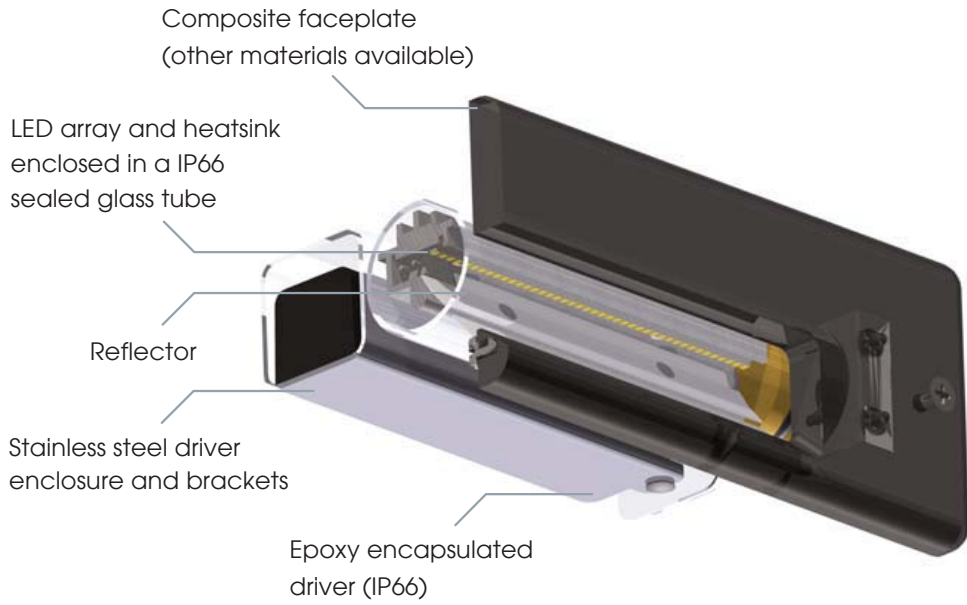

# PASSO Steplight PSLT12

12" LED STEPLIGHT (New Construction)

The LED StepLight is designed for new construction in steps and wall-mounted applications. Utilizing a highly efficient directional LED module combined with a sealed optical chamber the **PSLT12** will give years of exceptional performance with virtually no maintenance. The unit features an injection molded PVC housing and it comes with a choice of durable composite, cast aluminum, and stainless steel faceplates.

## AVAILABLE FACEPLATES

Solid Color Composite (Standard)

Black Beige Gray White

Cast Aluminum (-A)

Classic Green Bronze Black

Stainless Steel (SS)  
1/8" thick  
304 Grade

Photometry

8w / 4000K  
Grid spacing is 2.5'  
Mounting Height = 1.00 Ft