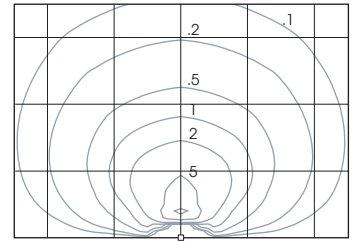

## AVAILABLE FACEPLATES

Solid Color Composite (Standard)

Black Beige Gray White

Cast Aluminum (-A)

Classic Green Bronze Black

Stainless Steel (SS)  
1/8" thick  
304 Grade

Photometry

8w / 4000K  
Grid spacing is 2.5'  
Mounting Height = 1.00 Ft

Polar graph

Maximum Candela = 134.19  
Located At Horizontal Angle = 90  
Vertical Angle = 75

(Measurements shown in Inches)

ORDERING INFORMATION

Model #	Faceplate Color
PSLT12 (Standard Composite)	BK - Black GY - Dark Gray BG - Beige WH - White
PSLT12-A (Optional Aluminum)	GRN - Green CLB - Classic Bronze BLK - Black Custom
PSLT12-SS (Optional Stainless Steel)	Brushed Stainless Steel