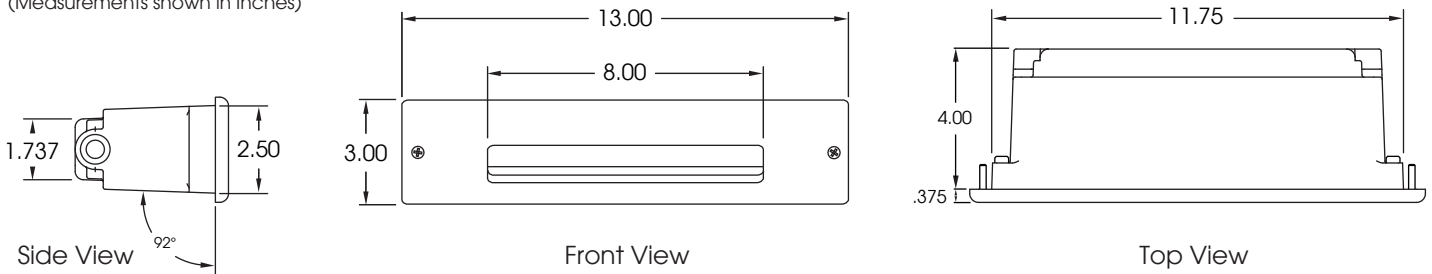

## AVAILABLE FACEPLATES

Solid Color Composite (Standard)

Black Beige Gray White

Cast Aluminum (-A)

Classic Green Bronze Black

Stainless Steel (SS)  
1/8" thick  
304 Grade

Photometry

8w / 4000K  
Grid spacing is 2.5'  
Mounting Height = 1.00 Ft

Polar graph

Maximum Candela = 134.19  
Located At Horizontal Angle = 90  
Vertical Angle = 75

(Measurements shown in Inches)

ORDERING INFORMATION

Model #	Faceplate Color
PSLT12 (Standard Composite)	BK - Black GY - Dark Gray BG - Beige WH - White
PSLT12-A (Optional Aluminum)	GRN - Green CLB - Classic Bronze BLK - Black Custom
PSLT12-SS (Optional Stainless Steel)	Brushed Stainless Steel