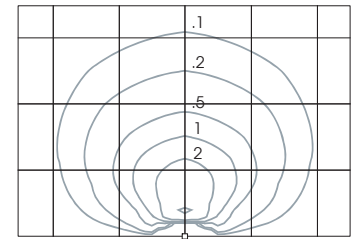

AVAILABLE FACEPLATES

Solid Color Composite (Standard)

Black Beige Gray White

Cast Aluminum (-A)

Classic

Green Bronze Black

Stainless Steel (SS)
1/8" thick
304 Grade

Photometry

4w / 4000K
Grid spacing is 2.5'
Mounting Height = 1.00 Ft

Polar graph

Maximum Candela = 76.1
Horizontal Angle = 90
Vertical Angle = 75

ORDERING INFORMATION

Model #	Faceplate Color
PSLT8R (Standard Composite)	BK - Black GY - Dark Gray BG - Beige WH - White
PSLT8R-A (Optional Aluminum)	GRN - Green CLB - Classic Bronze BLK - Black Custom
PSLT8R-SS (Optional Stainless Steel)	Brushed Stainless Steel