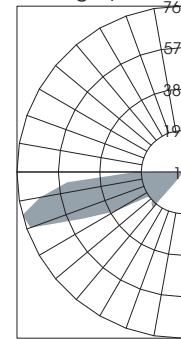

AVAILABLE FACEPLATES

Solid Color Composite (Standard)

Black Beige Gray White

Cast Aluminum (-A)

Classic

Green Bronze Black

Stainless Steel (SS)
1/8" thick
304 Grade

Photometry

4w / 4000K
Grid spacing is 2.5'
Mounting Height = 1.00 Ft

Polar graph

Maximum Candela = 76.1
Horizontal Angle = 90
Vertical Angle = 75

ORDERING INFORMATION

Model #	Faceplate Color
PSLT8R (Standard Composite)	BK - Black GY - Dark Gray BG - Beige WH - White
PSLT8R-A (Optional Aluminum)	GRN - Green CLB - Classic Bronze BLK - Black Custom
PSLT8R-SS (Optional Stainless Steel)	Brushed Stainless Steel