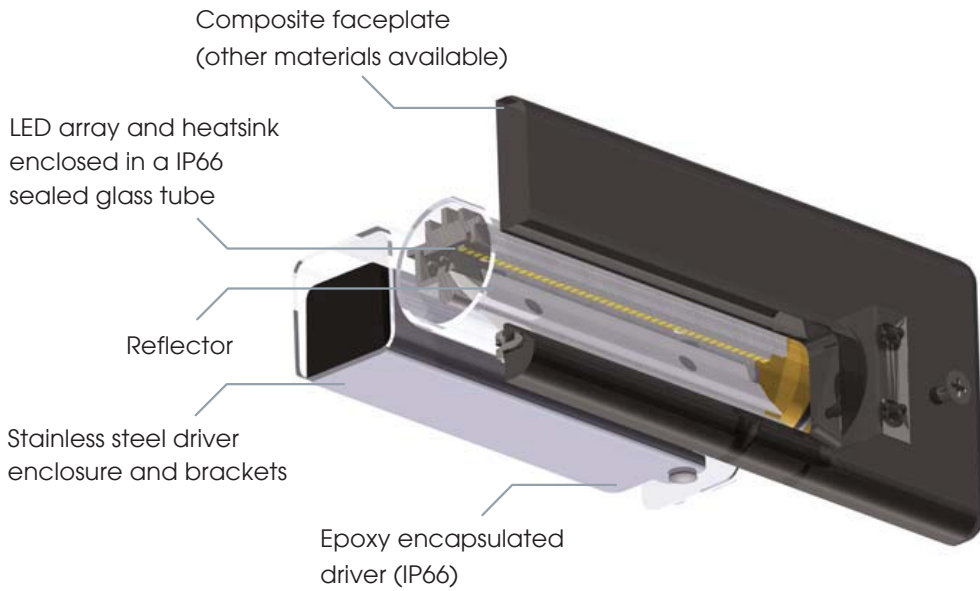

The unit will retrofit into most existing mounting boxes with 6" inside clearance, and it comes with a choice of durable composite, cast aluminum, and stainless steel faceplates.

Construction:

Stainless steel driver enclosure and bracketing. Machined brass internal endcaps for optical chamber. Anodized aluminum heatsink. Composite, cast aluminum, or stainless steel faceplate.

Optics:

LED module comprised of a closely packed array of small, discrete LED's that creates a uniform linear light source. Module and heat sink are enclosed in a cylindrical glass lens sealed with O-rings, to provide exceptional performance. Polished reflector directs the light outward uniformly.

AVAILABLE FACEPLATES

Solid Color Composite (Standard)

Black Beige Gray White

Cast Aluminum (-A)

Classic

Green Bronze Black

Stainless Steel (SS)
1/8" thick
304 Grade

Photometry