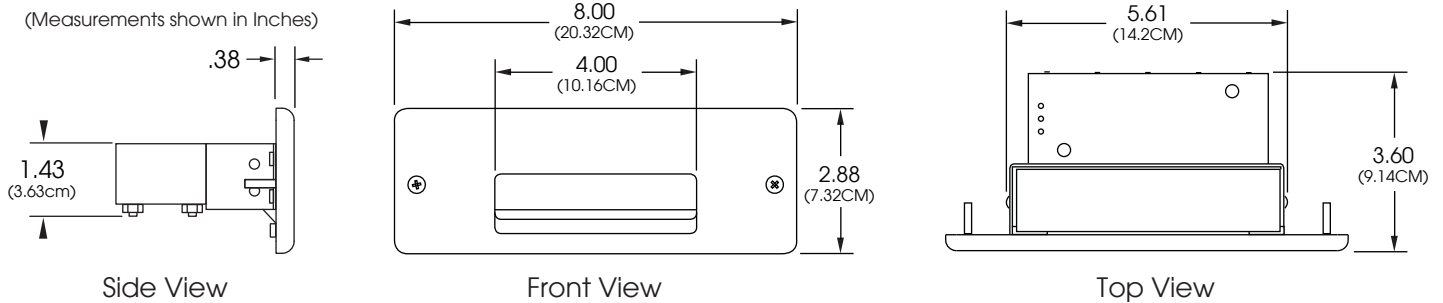

4w / 4000K
Grid spacing is 2.5'
Mounting Height = 1.00 Ft

Polar graph

Maximum Candela = 76.1
Horizontal Angle = 90
Vertical Angle = 75

ORDERING INFORMATION

Model #	Faceplate Color
PSLT8R (Standard Composite)	BK - Black GY - Dark Gray BG - Beige WH - White
PSLT8R-A (Optional Aluminum)	GRN - Green CLB - Classic Bronze BLK - Black Custom
PSLT8R-SS (Optional Stainless Steel)	Brushed Stainless Steel