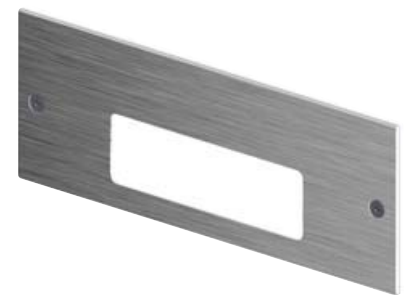

The unit will retrofit into most existing mounting boxes with 6" inside clearance, and it comes with a choice of durable composite, cast aluminum, and stainless steel faceplates.

Construction:

Stainless steel driver enclosure and bracketing. Machined brass internal endcaps for optical chamber. Anodized aluminum heatsink. Composite, cast aluminum, or stainless steel faceplate.

Optics:

LED module comprised of a closely packed array of small, discrete LED's that creates a uniform linear light source. Module and heat sink are enclosed in a cylindrical glass lens sealed with O-rings, to provide exceptional performance. Polished reflector directs the light outward uniformly.

AVAILABLE FACEPLATES

Solid Color Composite (Standard)

Black Beige Gray White

Cast Aluminum (-A)

Classic

Green Bronze Black

Stainless Steel (SS)
1/8" thick
304 Grade

Photometry

4w / 4000K
Grid spacing is 2.5'
Mounting Height = 1.00 Ft

Polar graph

Maximum Candela = 76.1
Horizontal Angle = 90
Vertical Angle = 75

ORDERING INFORMATION

Model #	Faceplate Color
PSLT8R (Standard Composite)	BK - Black GY - Dark Gray BG - Beige WH - White
PSLT8R-A (Optional Aluminum)	GRN - Green CLB - Classic Bronze BLK - Black Custom
PSLT8R-SS (Optional Stainless Steel)	Brushed Stainless Steel