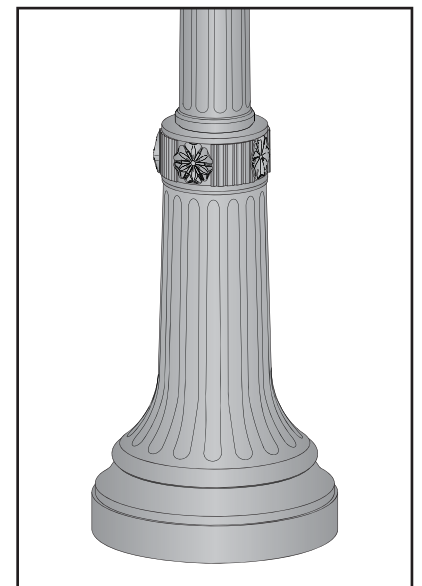

## San Diego 20" Series

### Features

20" diameter tapered and fluted cast aluminum base (.250 min. wall)

Tapered and fluted cast aluminum shaft is circumferentially welded to the base

3" tenon for luminaire mounting

Galvanized anchor bolts included

Access door for anchor bolts and wiring is secured with tamper resistant stainless steel screws

Ground lug provided inside base

Capable of supporting multiple light brackets

# San Diego 20" Series

CAST  
POLES