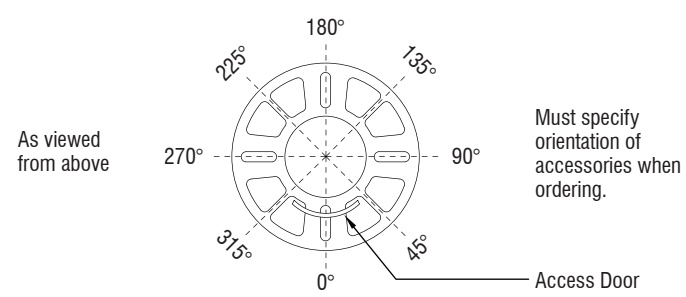

Accessory Orientation Guide