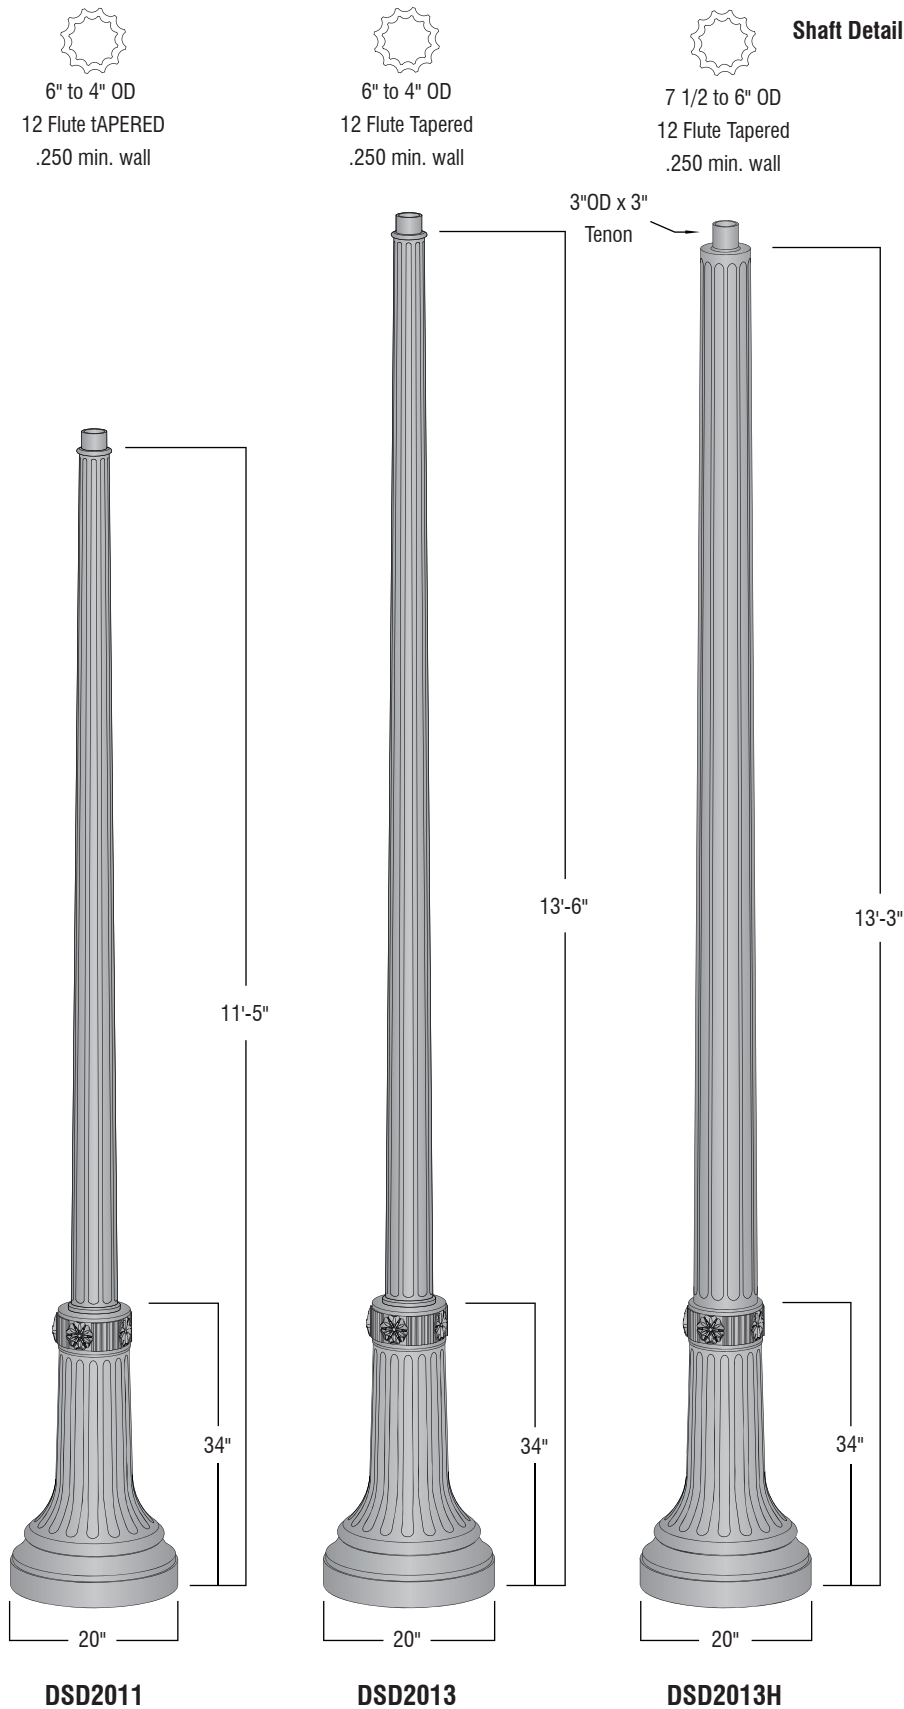

### Features

20" diameter tapered and fluted cast aluminum base (.250 min. wall)

Tapered and fluted cast aluminum shaft is circumferentially welded to the base

3" tenon for luminaire mounting

Galvanized anchor bolts included

Access door for anchor bolts and wiring is secured with tamper resistant stainless steel screws

Ground lug provided inside base

Capable of supporting multiple light brackets

### Materials

**Base** - Cast aluminum (A319)

**Shaft** - Cast Aluminum (A319)

**Anchor Bolts** - Hot dipped galvanized steel

# San Diego 20" Series

CAST  
POLES