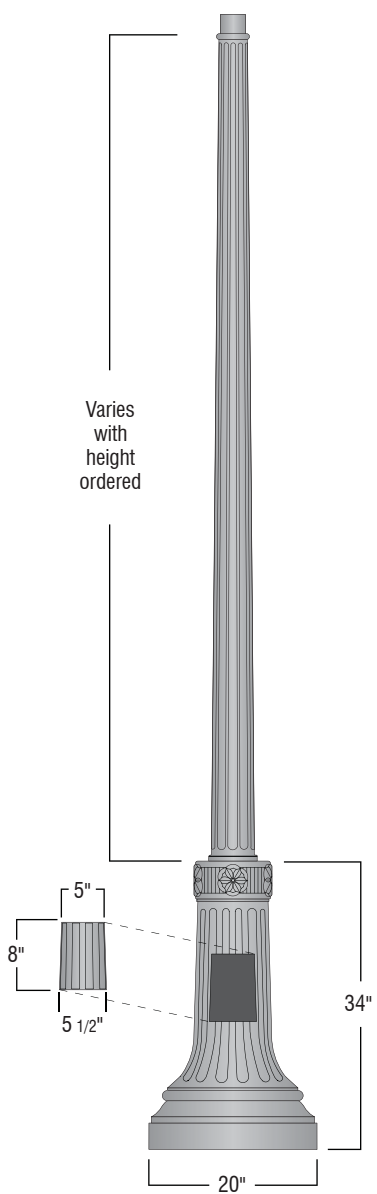

### Features

20" diameter tapered and fluted cast aluminum base (.250 min. wall)

Tapered and fluted cast aluminum shaft is circumferentially welded to the base

3" tenon for luminaire mounting

Galvanized anchor bolts included

Access door for anchor bolts and wiring is secured with tamper resistant stainless steel screws

Ground lug provided inside base

Capable of supporting multiple light brackets

### Materials

**Base** - Cast aluminum (A319)

**Shaft** - Cast Aluminum (A319)

**Anchor Bolts** - Hot dipped galvanized steel

# San Diego 20" Series

CAST  
POLES