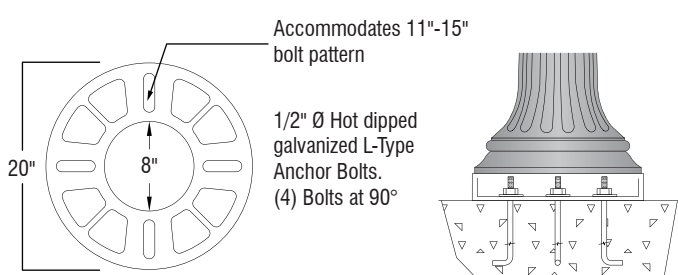

Anchor Details