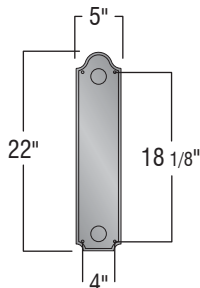

**WBR06-13
or
WBR06-15**