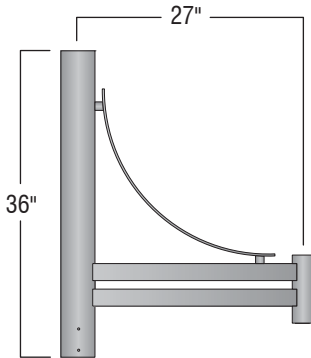

800.364.0098 • Fax: 281.997.5441 • www.amerluxexterior.com

Standard center column is 4"OD .226 wall.
Other sizes are available.

CBR01-1-36 or CBR01-1-24

CBR02-1-24

CBR41-1-24

CBR41-2-24

CBR40-1-24

CBR40-2-24