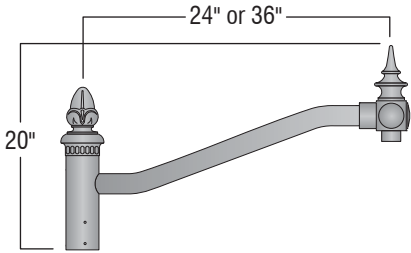

800.364.0098 • Fax: 281.997.5441 • www.amerluxexterior.com

Standard center column is 4"OD .226 wall.
Other sizes are available.

CBR01-1-36 or CBR01-1-24

CBR02-1-24

CBR41-1-24

CBR41-2-24

CBR40-1-24

CBR40-2-24