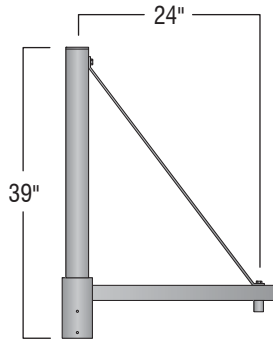

800.364.0098 • Fax: 281.997.5441 • www.amerluxexterior.com

Standard center column is 4"OD .226 wall.
Other sizes are available.

CBR01-1-36 or CBR01-1-24

CBR02-1-24

CBR41-1-24

CBR41-2-24

CBR40-1-24

CBR40-2-24