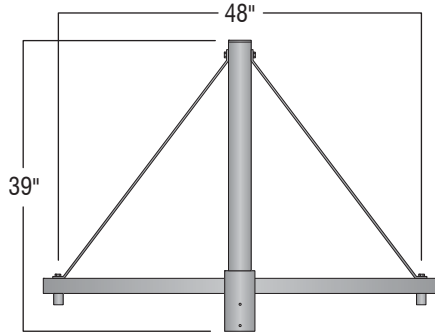

800.364.0098 • Fax: 281.997.5441 • www.amerluxexterior.com

Standard center column is 4"OD .226 wall.
Other sizes are available.

CBR01-1-36 or CBR01-1-24

CBR02-1-24

CBR41-1-24

CBR41-2-24

CBR40-1-24

CBR40-2-24