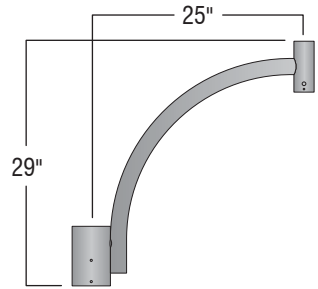

800.364.0098 • Fax: 281.997.5441 • www.amerluxexterior.com

Standard center column is 4"OD .226 wall.
Other sizes are available.

CBR01-1-36 or CBR01-1-24

CBR02-1-24

CBR41-1-24

CBR41-2-24

CBR40-1-24

CBR40-2-24