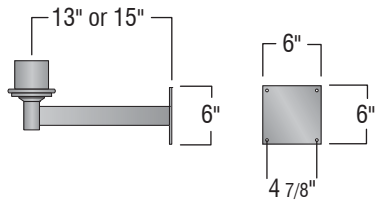

**WBR06-13
or
WBR06-15**