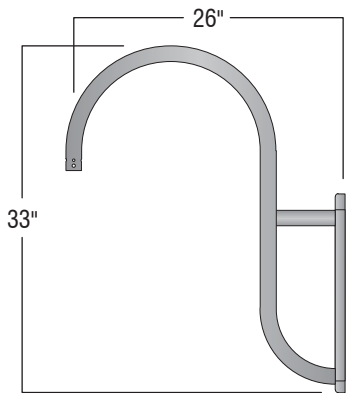

800.364.0098 • Fax: 281.997.5441 • www.amerluxexterior.com

Standard center column is 4"OD .226 wall.
Other sizes are available.

CBR01-1-36 or CBR01-1-24

CBR02-1-24

CBR41-1-24

CBR41-2-24

CBR40-1-24

CBR40-2-24

Miscellaneous Wall Brackets

WBR10-C

**WBR06-13
or
WBR06-15**