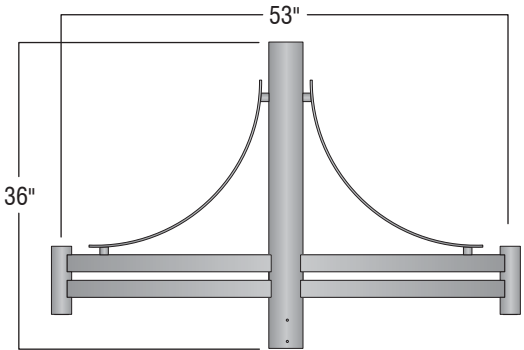

800.364.0098 • Fax: 281.997.5441 • www.amerluxexterior.com

Standard center column is 4"OD .226 wall.
Other sizes are available.

CBR01-1-36 or CBR01-1-24

CBR02-1-24

CBR41-1-24

CBR41-2-24

CBR40-1-24

CBR40-2-24