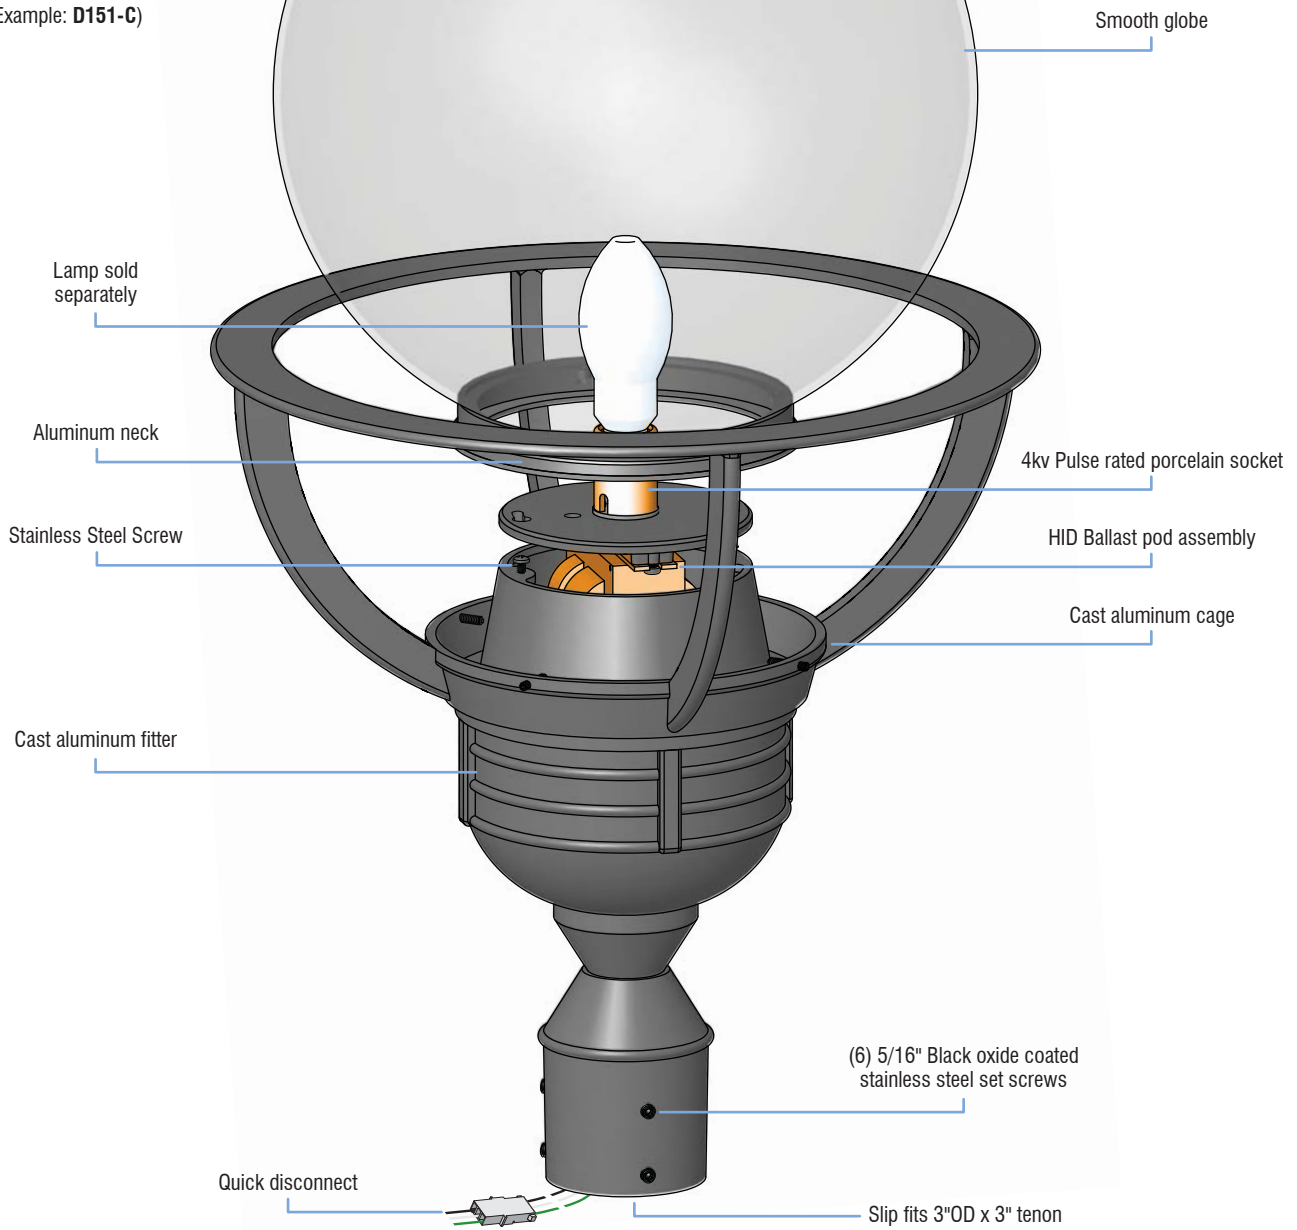

Description

The **D151-C** and **D153-C** luminaires feature a decorative cast aluminum guard that surrounds a 16" or 18" diameter globe. Globes are available in Acrylic (**AC**) or Polycarbonate (**PC**) and can be ordered as Clear (**CL**), White (**WH**), or Bronze (**BR**).

Installation

The luminaire will mount to a 3" OD post or tenon with 5/16" black oxide coated stainless steel set screws to ensure a solid connection. The diffuser will be held to the fitter by (4) 5/16 black oxide coated stainless steel captive set screws.

Finish

Premium quality thermoset polyester powdercoat (see Finish Selection)

Ordering Guide

Luminaire	Globe Material-Color	Light Source	Voltage	Finish	Option
D151-C	AC-WH	100HPS	120v	BLK	L3
	AC-CL,PC-WH AC-BR,PC-BR	100MH,150MH 150HPS	208v 240v 277v	CLB,GRN WHT,TBK ATC,GTG	L5, LVR FDR,HSS ST

Light Sources

Wattage	Socket Type
50MH, 70MH, 100MH, 150MH	Medium
50HPS, 70HPS, 100HPS, 150HPS	Medium
PL-13	2-pin
CFL 26, 32, or 42	4-pin

Assembly Details

(Example: D151-C)

Options

HSS
House Side Shield
for use with
Optical Systems