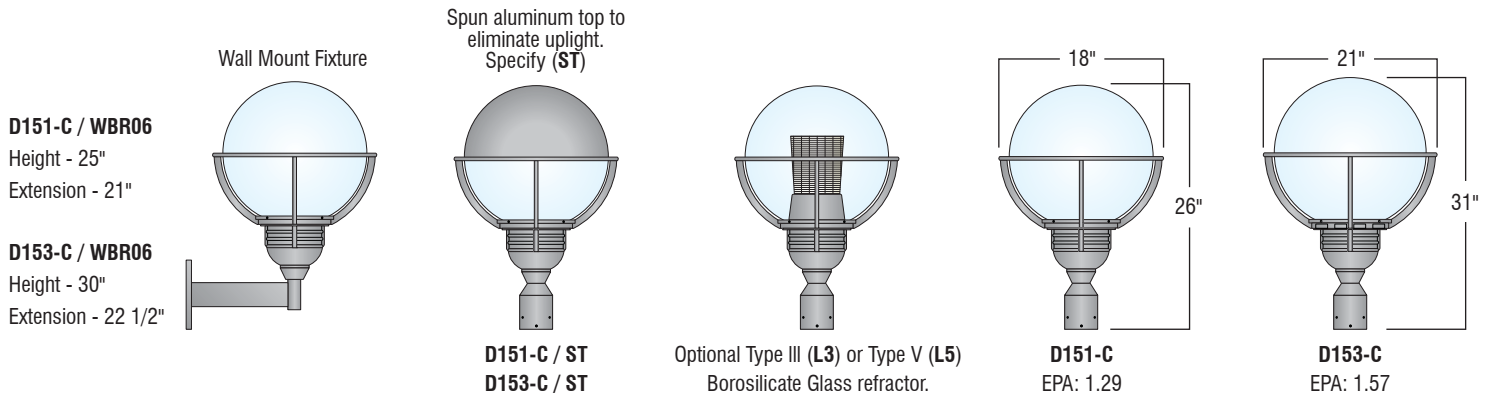

Description

The **D151-C** and **D153-C** luminaires feature a decorative cast aluminum guard that surrounds a 16" or 18" diameter globe. Globes are available in Acrylic (**AC**) or Polycarbonate (**PC**) and can be ordered as Clear (**CL**), White (**WH**), or Bronze (**BR**).

Installation

The luminaire will mount to a 3" OD post or tenon with 5/16" black oxide coated stainless steel set screws to ensure a solid connection. The diffuser will be held to the fitter by (4) 5/16 black oxide coated stainless steel captive set screws.

Finish

Premium quality thermoset polyester powdercoat (see Finish Selection)

Ordering Guide

Luminaire	Globe Material-Color	Light Source	Voltage	Finish	Option
D151-C	AC-WH	100HPS	120v	BLK	L3
	AC-CL,PC-WH AC-BR,PC-BR	100MH,150MH 150HPS	208v 240v 277v	CLB,GRN WHT,TBK ATC,GTG	L5, LVR FDR,HSS ST

FDR
Faceted
Downlight
Reflector

LVR
4 Tier
Anodized
Aluminum
Louver

L3 or L5
Type III (L3) or
Type V (L5)
Glass Refractor

Standard Photometrics

D151-C
with white globe
Typical HID light source
8500 Lumen
12' Mounting Height
Grid Spacing is 12'